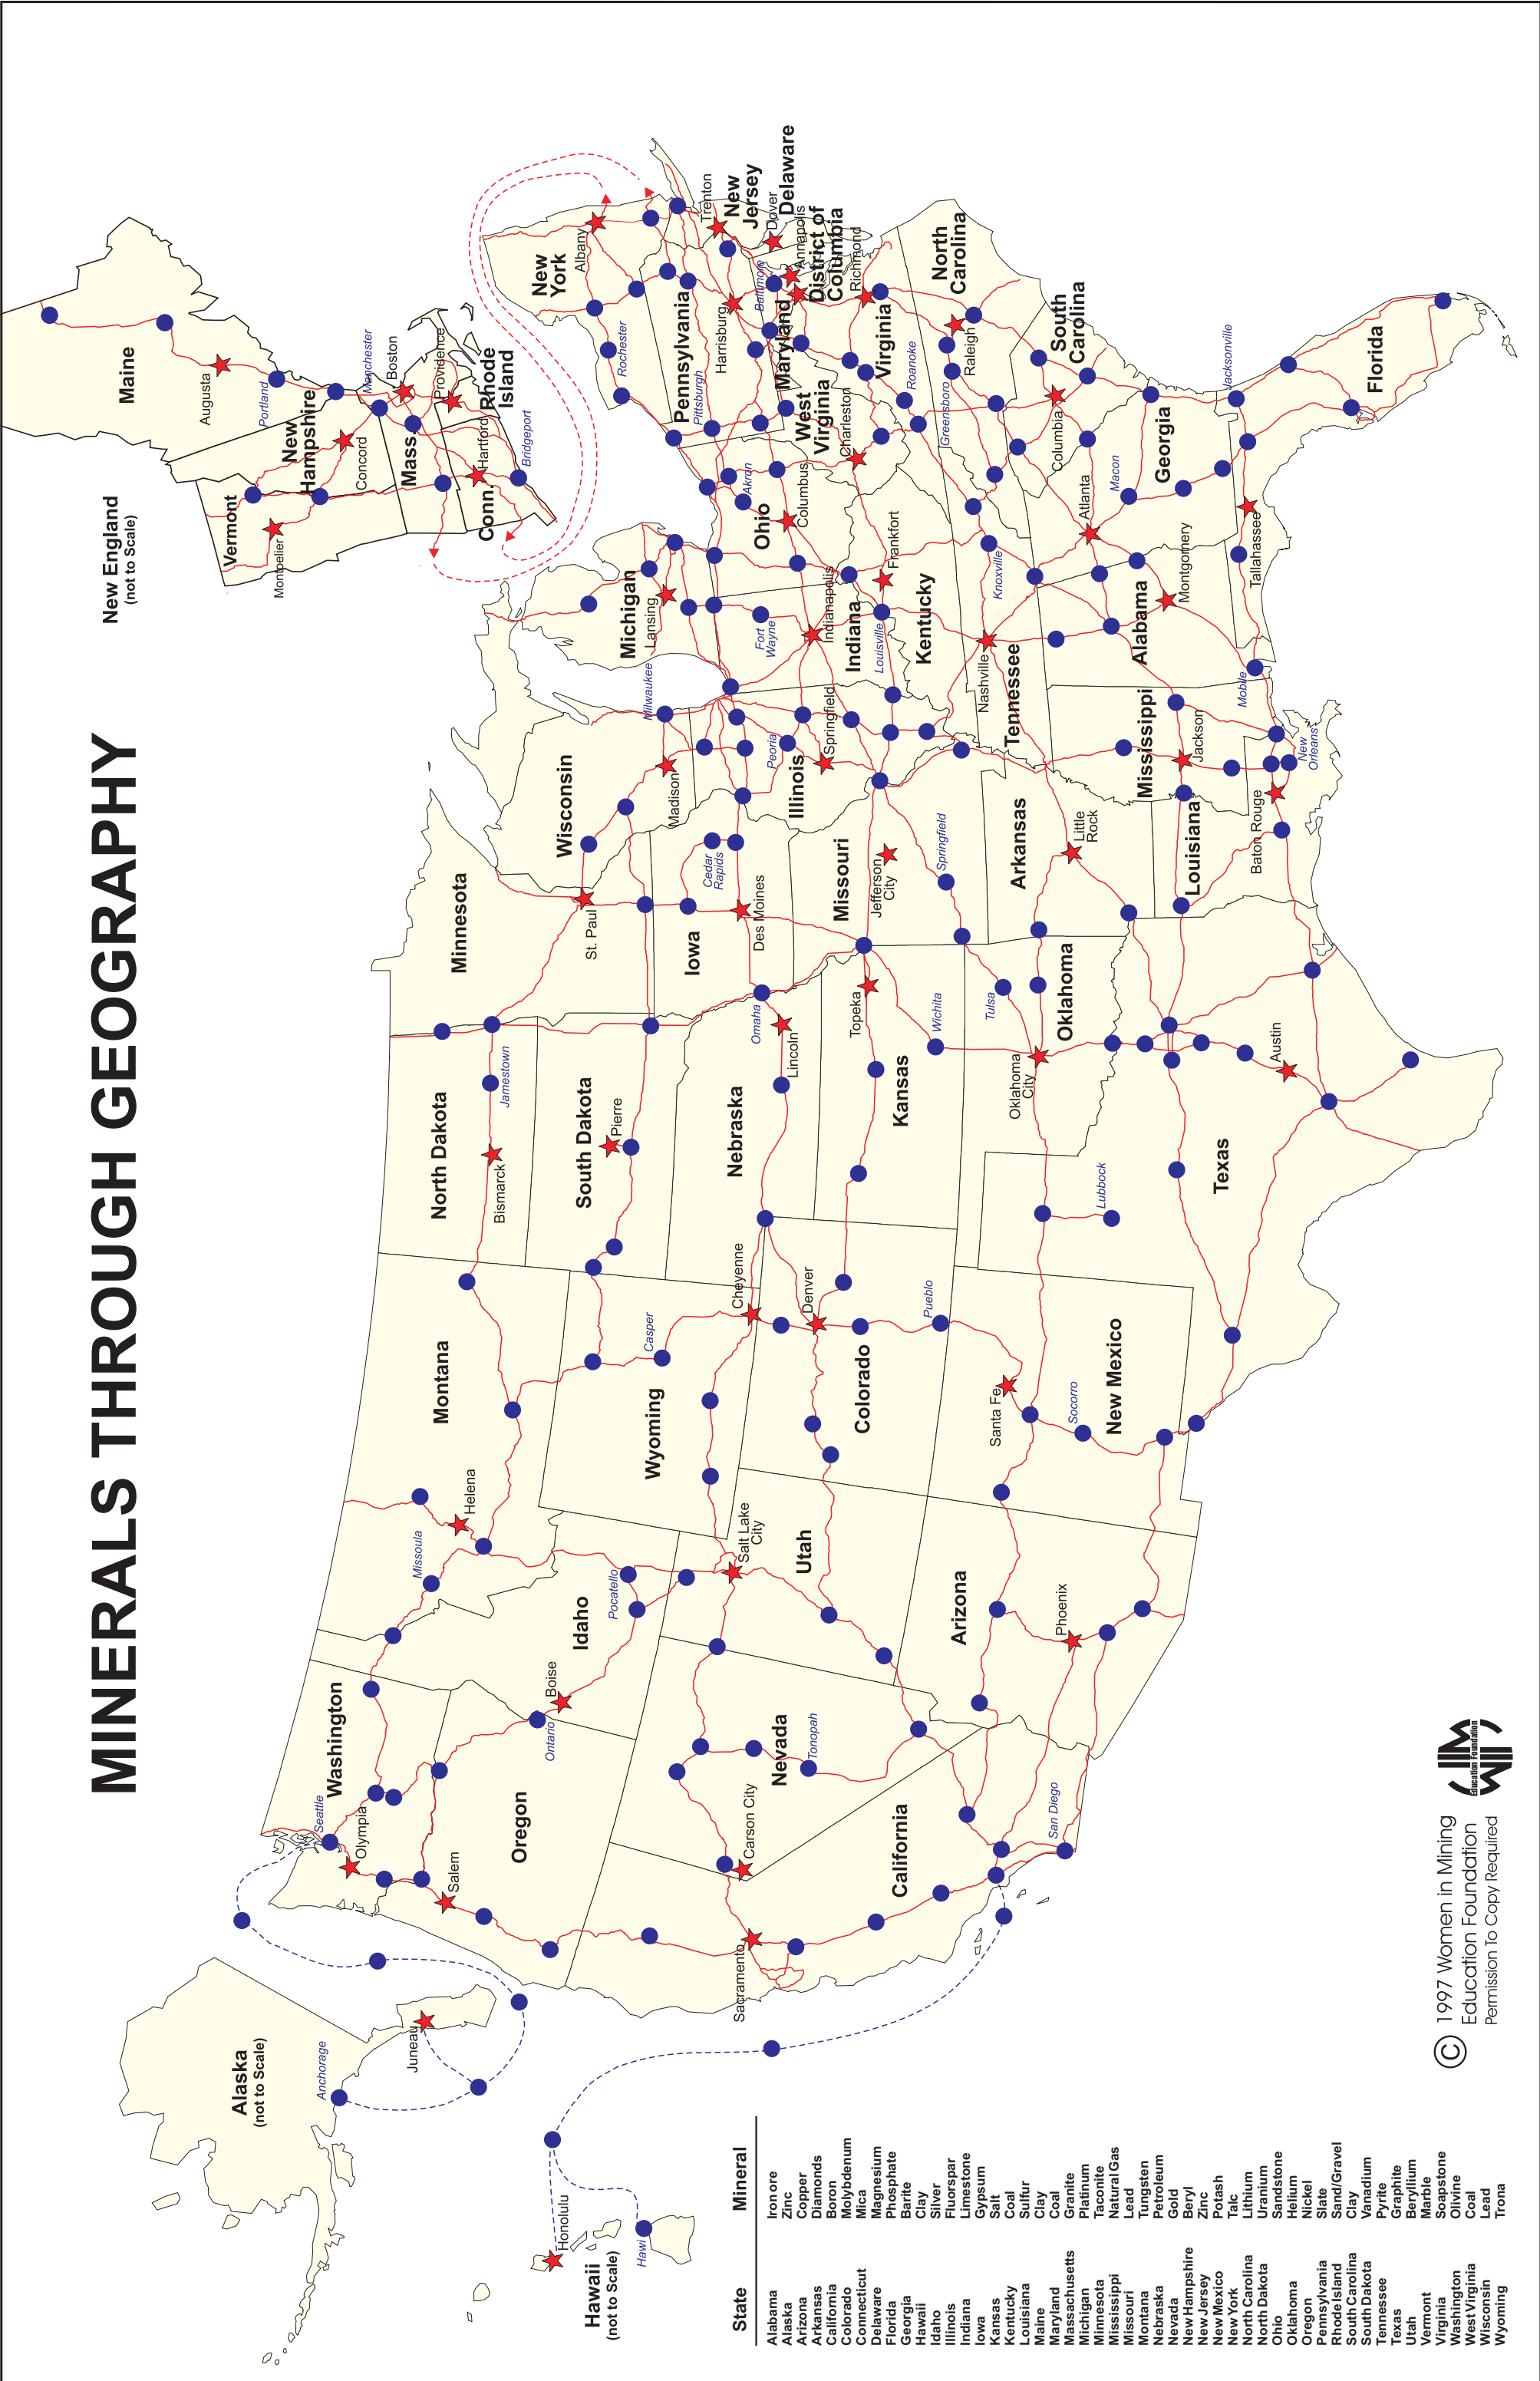

# MINERALS THROUGH GEOGRAPHY

New England  
(not to scale)

Alaska  
(not to scale)

Hawaii  
(not to scale)

State	Mineral
Alabama	Iron ore
Alaska	Zinc
Arizona	Copper
Arkansas	Diamonds
California	Boron
Colorado	Molybdenum
Connecticut	Mica
Delaware	Magnesium
Florida	Phosphate
Georgia	Barite
Hawaii	Clay
Idaho	Silver
Illinois	Fluorspar
Indiana	Limestone
Iowa	Gypsum
Kansas	Salt
Kentucky	Coal
Louisiana	Sulfur
Maine	Clay
Maryland	Coal
Massachusetts	Granite
Michigan	Platinum
Minnesota	Taconite
Mississippi	Natural Gas
Missouri	Lead
Montana	Tungsten
Nebraska	Petroleum
Nevada	Gold
New Hampshire	Beryl
New Jersey	Zinc
New Mexico	Potash
New York	Talc
North Carolina	Lithium
North Dakota	Uranium
Ohio	Sandstone
Oklahoma	Helium
Oregon	Nickel
Pennsylvania	Sand/Gravel
Rhode Island	Clay
South Carolina	Vanadium
South Dakota	Pyrite
Tennessee	Graphite
Texas	Beryllium
Utah	Marble
Vermont	Soapstone
Virginia	Olivine
Washington	Coal
West Virginia	Coal
Wisconsin	Lead
Wyoming	Trona